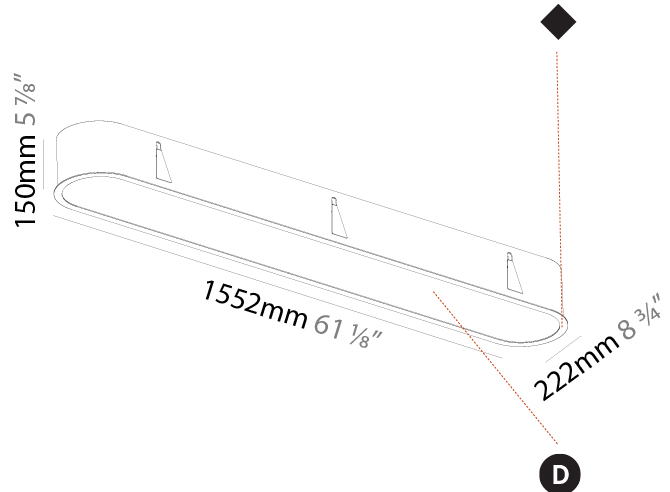

PHYSICAL

Shape: Oval
Length (mm): 1552
Length (in): 61 1/8
Width (mm): 222
Width (in): 8 3/4
Depth (mm): 150
Depth (in): 5 7/8
Ceiling Thickness (mm): 10 / 12.5 / 15 / 25
Ceiling Thickness (in): 3/8 or 1/2 or 9/16 or 1
Min. Recessing Depth (mm): 160
Min. Recessing Depth (in): 6 5/16
Light Distribution: Direct
Weight (kg): 8.895
Weight (lbs): 19.57
Diffuser: PMMA - Opal or Micro-Prism
Fixture Finish: SSR / BKV / CWI / CRY / HAB / LAG / UFT / ITA / RUA / RUR / MIC / FTG / MYG / TWT / LOD / PUS / FRO / FUP / KIA / POP / BLS / SPG / MEY / GOH / GUM / CHC / COM / ABZ / JAG / OBR / MOS / ROR
Fixture Material: Extruded Aluminum / Steel
Cut-out Measurements: 1535mm / 60 7/16" x 205mm / 8 1/16"

ELECTRICAL

Lamp Type: LED (Zhaga Standard)
Input Wattage (W): 52.8
Total Output Wattage (W): 45
Dimming: Tri-Mode (Non-Dimming and Phase Dimming (120Vac only) and 0-10V Dimming)
Driver Included: Yes
Driver Location: Integrated
Driver Type: Constant Current - Universal
Driver Class: Class 2
Input Voltage (V): 120 - 277
Constant Current (MA): 500

LED

Color Temperature (°K): 3000 / 3500 / 4000
Max. Delivered Lumen (lm): 3570 / 3842 / 3920
CRI: >80 CRI
Lamp Life (hrs): 50000

OPTICAL

RATINGS AND CERTIFICATIONS

Certified By: Certified for North American Standards
IP rating: IP20

PROJECT
TYPE
SPECIFIER
QUANTITY
DATE

1535mm x 205mm
60 7/16" x 8 1/16"

10 - 25mm
3/8" - 1"

160mm
6 5/16"