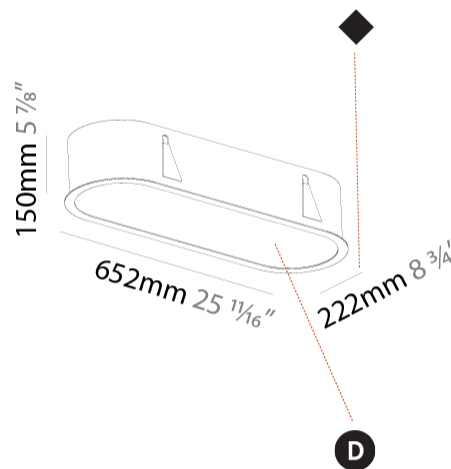

Series: Smoothy
Subseries: Smoothline
Brand: Prolicht
Division: Architectural
Mounting Type: Recessed
Mounting Location: Ceiling
Subcategory: Ambient

PHYSICAL

Shape: Oval
Length (mm): 652
Length (in): 25 11/16
Width (mm): 222
Width (in): 8 3/4
Depth (mm): 150
Depth (in): 5 7/8
Ceiling Thickness (mm): 10 / 12.5 / 15 / 25
Ceiling Thickness (in): 3/8 or 1/2 or 9/16 or 1
Min. Recessing Depth (mm): 160
Min. Recessing Depth (in): 6 5/16
Light Distribution: Direct
Weight (kg): 4.033
Weight (lbs): 8.87
Diffuser: PMMA - Opal or Micro-Prism
Fixture Finish: SSR / BKV / CWI / CRY / HAB / LAG / UFT / ITA / RUA / RUR / MIC / FTG / MYG / TWT / LOD / PUS / FRO / FUP / KIA / POP / BLS / SPG / MEY / GOH / GUM / CHC / COM / ABZ / JAG / OBR / MOS / ROR
Fixture Material: Extruded Aluminum / Steel
Cut-out Measurements: 635mm / 25" x 205mm / 8 1/16"

ELECTRICAL

Lamp Type: LED (Zhaga Standard)
Input Wattage (W): 21
Total Output Wattage (W): 18
Dimming: Tri-Mode (Non-Dimming and Phase Dimming (120Vac only) and 0-10V Dimming)
Driver Included: Yes
Driver Location: Integrated
Driver Type: Constant Current - Universal
Driver Class: Class 2
Input Voltage (V): 120 - 277
Constant Current (MA): 500

LED

Color Temperature (°K): 3000 / 3500 / 4000
Max. Delivered Lumen (lm): 1430 / 1539 / 1570
CRI: >80 CRI
Lamp Life (hrs): 50000

OPTICAL

RATINGS AND CERTIFICATIONS

Certified By: Certified for North American Standards
IP rating: IP20

PROJECT
TYPE
SPECIFIER
QUANTITY
DATE