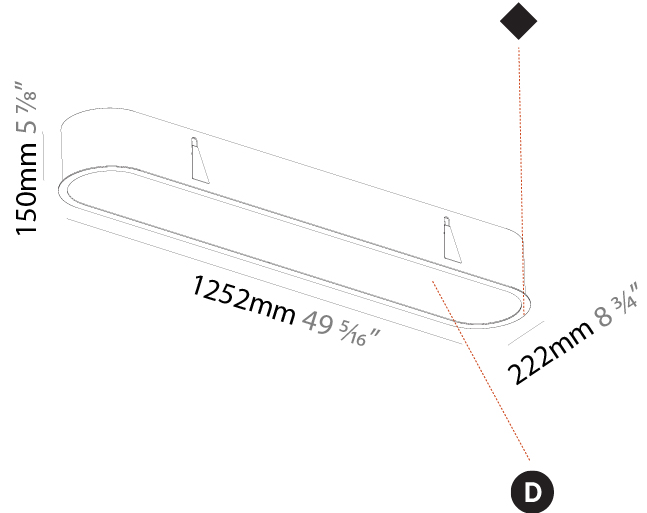

PHYSICAL

Shape: Oval
Length (mm): 1252
Length (in): 49 5/16
Width (mm): 222
Width (in): 8 3/4
Depth (mm): 150
Depth (in): 5 7/8
Ceiling Thickness (mm): 10 / 12.5 / 15 / 25
Ceiling Thickness (in): 3/8 or 1/2 or 9/16 or 1
Min. Recessing Depth (mm): 160
Min. Recessing Depth (in): 6 5/16
Light Distribution: Direct
Weight (kg): 7.634
Weight (lbs): 16.80
Diffuser: PMMA - Opal or Micro-Prism
Fixture Finish: SSR / BKV / CWI / CRY / HAB / LAG / UFT / ITA / RUA / RUR / MIC / FTG / MYG / TWT / LOD / PUS / FRO / FUP / KIA / POP / BLS / SPG / MEY / GOH / GUM / CHC / COM / ABZ / JAG / OBR / MOS / ROR
Fixture Material: Extruded Aluminum / Steel
Cut-out Measurements: 1235mm / 48 5/8" x 205mm / 8 1/16"

ELECTRICAL

Lamp Type: LED (Zhaga Standard)
Input Wattage (W): 41.8
Total Output Wattage (W): 36
Dimming: Tri-Mode (Non-Dimming and Phase Dimming (120Vac only) and 0-10V Dimming)
Driver Included: Yes
Driver Location: Integrated
Driver Type: Constant Current - Universal
Driver Class: Class 2
Input Voltage (V): 120 - 277
Constant Current (MA): 500

LED

Color Temperature (°K): 3000 / 3500 / 4000
Max. Delivered Lumen (lm): 2860 / 3077 / 3140
CRI: >80 CRI
Lamp Life (hrs): 50000

OPTICAL

RATINGS AND CERTIFICATIONS

Certified By: Certified for North American Standards
IP rating: IP20

PROJECT
TYPE
SPECIFIER
QUANTITY
DATE